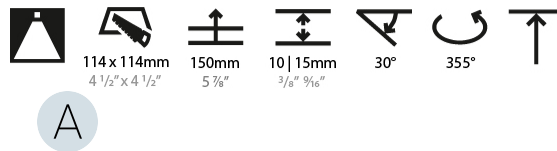

PHYSICAL

Shape: Square
Length (mm): 119
Length (in): 4 11/16
Width (mm): 119
Width (in): 4 11/16
Depth (mm): 132
Depth (in): 5 3/16
Ceiling Thickness (mm): 10 / 12.5 / 15
Ceiling Thickness (in): 3/8 or 1/2 or 9/16
Min. Recessing Depth (mm): 150
Min. Recessing Depth (in): 5 7/8
Light Distribution: Adjustable / Downlight
Weight (kg): 0.542
Weight (lbs): 1.2
Fixture Finish: SSR / BKV / CWI / CRY / HAB / UFT / ITA / RUA / FTG / MYG / LOD / PUS / FRO / FUP / KIA / POP / BLS / SPG / MEY / GOH / GUM / CHC / COM / ABZ / JAG / OBR / MOS / ROR
Fixture Material: Aluminum Die Cast
Cut-out Measurements: 114mm / 4 1/2" x 114mm / 4 1/2"

ELECTRICAL

Lamp Type: LED
Input Wattage (W): 16.5
Total Output Wattage (W): 14
Dimming: Tri-Mode (Non-Dimming and Phase Dimming (120Vac only) and 0-10V Dimming)
Driver Included: No
Driver Location: Recessed Housing
Driver Type: Constant Current - Universal
Driver Class: Class 2
Housing: See components
Input Voltage (V): 120 - 277
Constant Current (MA): 500

LED

Number of LEDs: 1
Color Temperature (°K): 2700 / 3000 / 3500 / 4000
Max. Delivered Lumen (lm): 940 / 980 / 1029 / 1050
Nominal Lumen (lm): 1386 / 1438 / 1511 / 1542
CRI: >90 CRI
Lamp Life (hrs): 50000

OPTICAL

Reflector°: 20 / 40 / 60
Adjustability: Rotational 355°; Tilt 30°

RATINGS AND CERTIFICATIONS

Certified By: Certified for North American Standards
IP rating: IP20